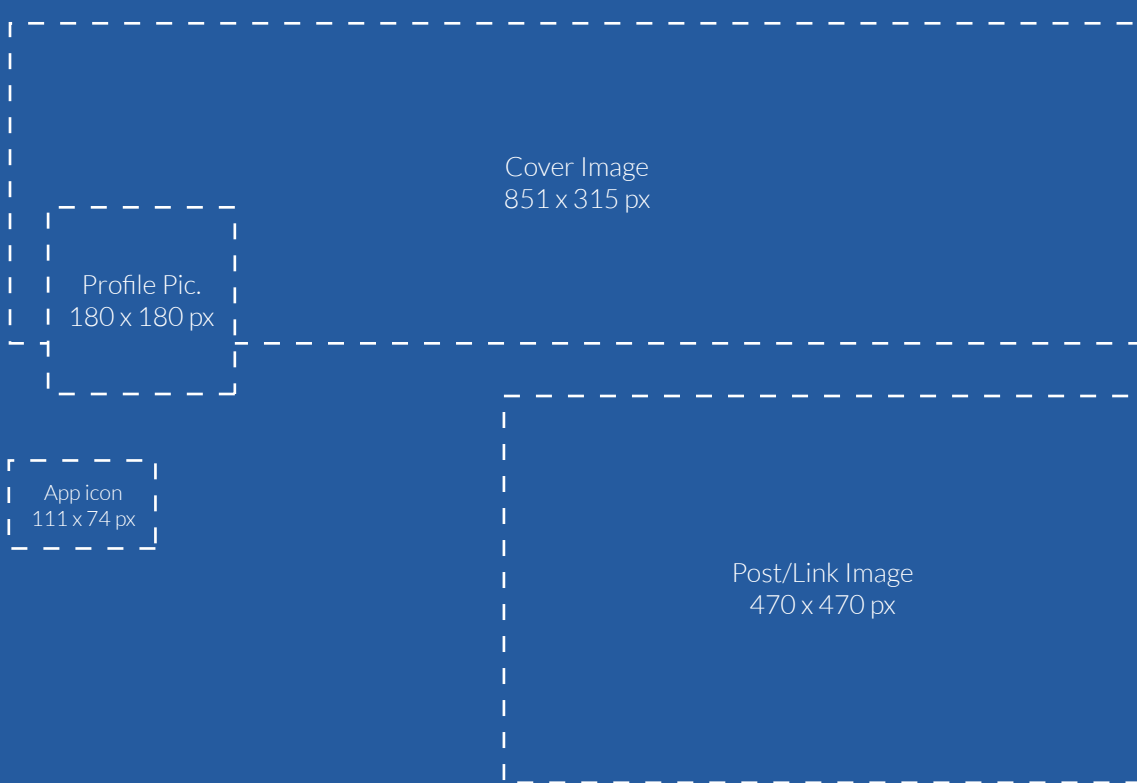

SOCIAL MEDIA - IMAGE SIZE GUIDE

Here at b:web nothing pleases us more than a beautifully branded social media channel. We've put together this helpful guide to assist you in creating banners and profile pictures. If you need any help creating your graphics please don't hesitate to contact us on info@bwebsites.co.uk.